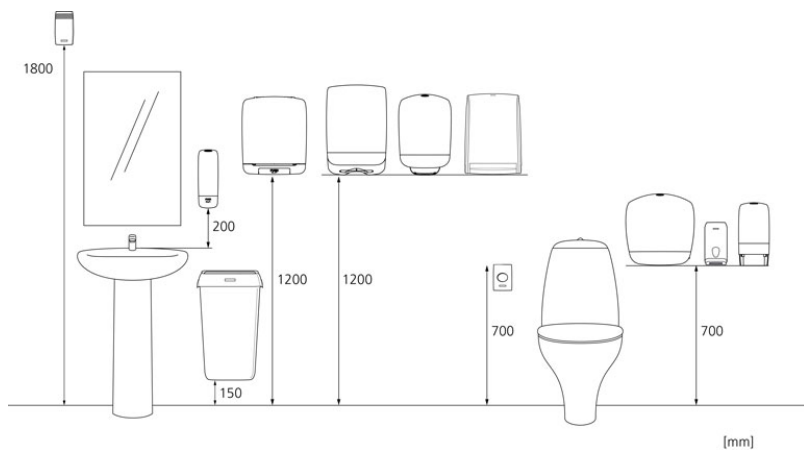

ISO9001

Product / Consumer pack

x 239 mm
y 245 mm
z 151 mm

Black

0.75 kg

Transport pack

x 244 mm
y 254 mm
z 154 mm

1

0.935 kg

6414300092148

Transport pallet

x 800 mm
y 1166 mm
z 1200 mm

100

118.65 kg

6414300092155

Measurements and installing