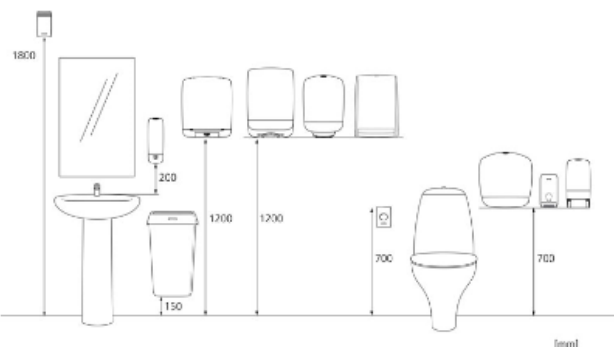

ISO9001

Product / Consumer pack

x 342 mm
y 356 mm
z 149 mm

Black

1.257 kg

Transport pack

x 345 mm
y 368 mm
z 156 mm

1

1.608 kg

6414300092162

Transport pallet

x 800 mm
y 1254 mm
z 1200 mm

48

102.334 kg

6414300092179

Measurements and installing